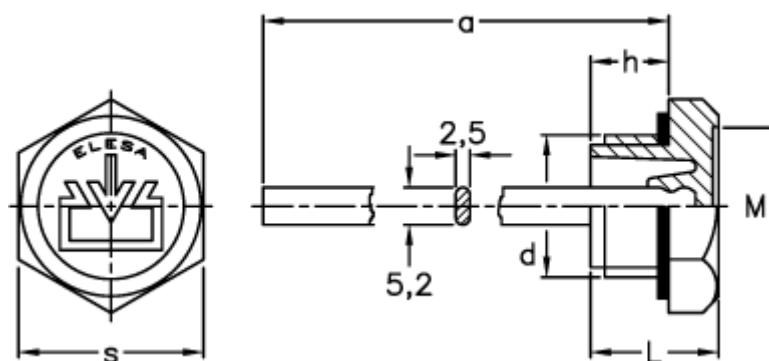

# Data Sheet

Article number: 2311059509

Description: E+G Oil fill plug, w/breather hole  
TCD.18x1,5+a, black

## Measures

a	= 195
d	= M18x1,5
h	= 11
L	= 18
M	= 20.5
s	= 26
Tightening torque N m = 8 til 10	